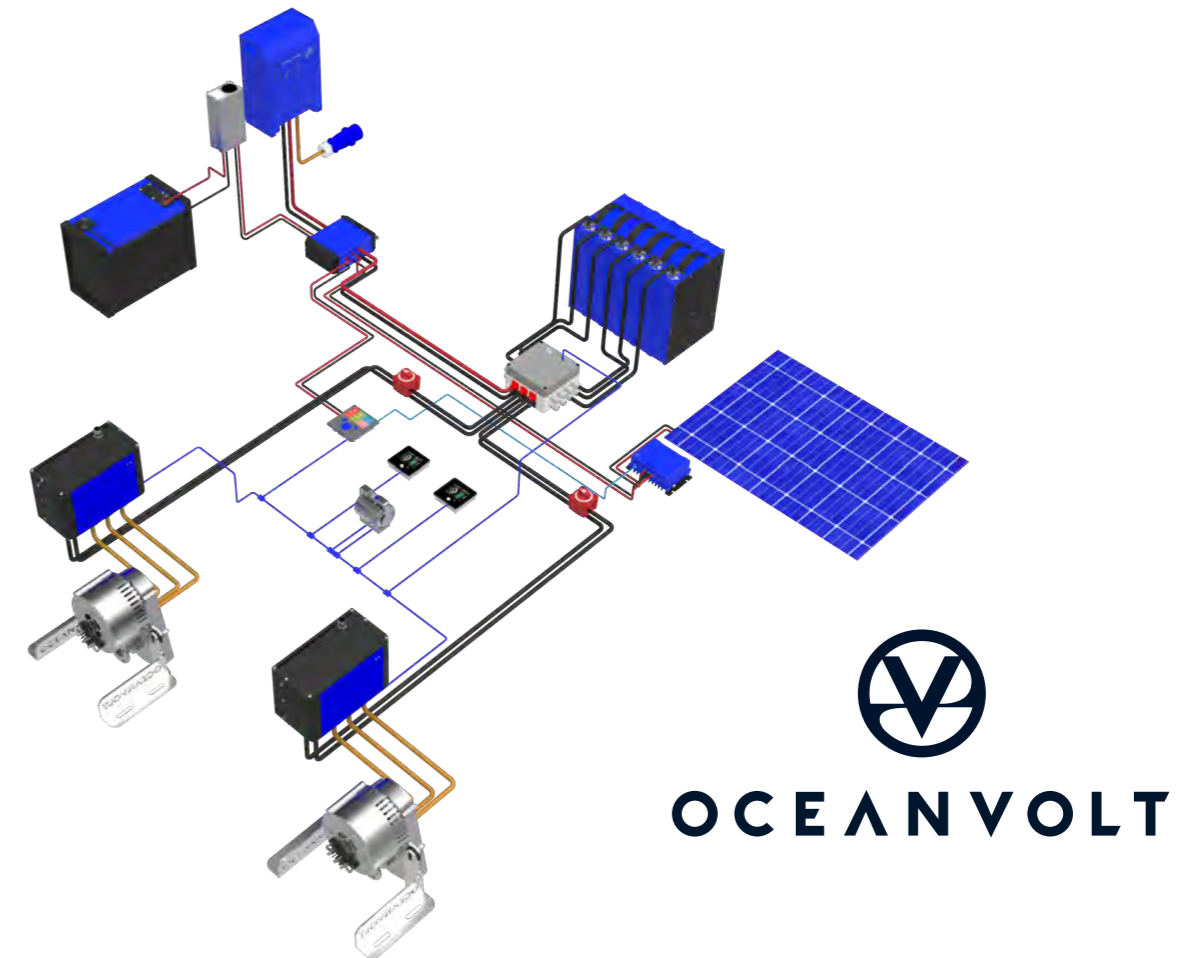

## BASIC

- 2 x Torqeedo Cruise FP 4.0
- 2 x Torqeedo Power 5000
- 2 x Gori 2B 16,5 propeller
- 1 x Torqeedo double throttle at helm station

## UPGRADE

- 2 x Oceanvolt AX5: 5.3 kW Shaftdrive) with enclosed air cooling
- 2 x Gori 2B 16,5 propeller
- 1 x Oceanvolt double engine throttle at the helm station
- 2 x Oceanvolt engine control screen at the helm station
- 2 x 5 Oceanvolt Cleantron 48V batteries 1,9kWh
- 2 x System Monitors CCGX